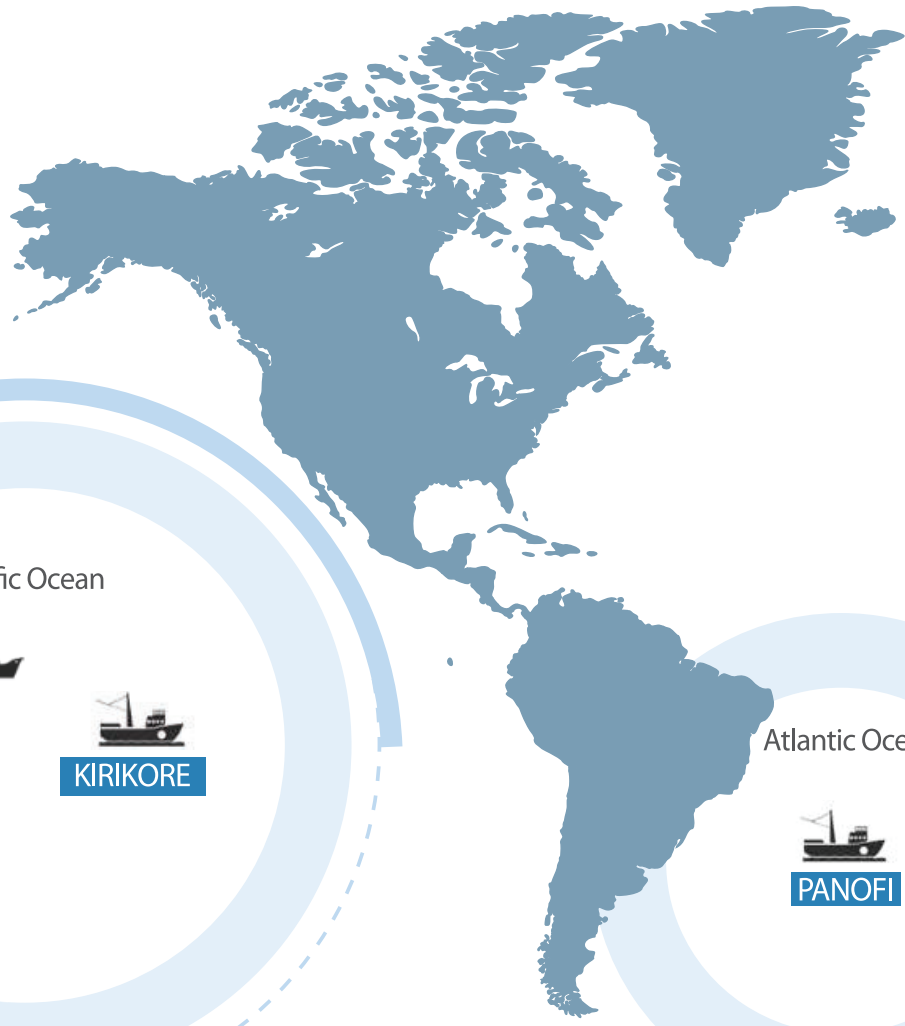

Pacific Ocean

SILLA

KIRIKORE

NFDC

Atlantic Ocean

PANOFI