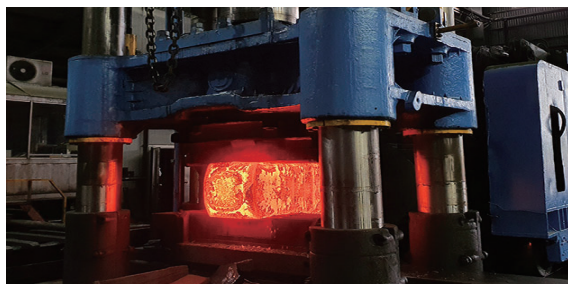

HAEWON FORGING

HAEWON FORGING manufactures key marine engine parts with advanced forging techniques, serving as a trusted partner to global shipbuilders.