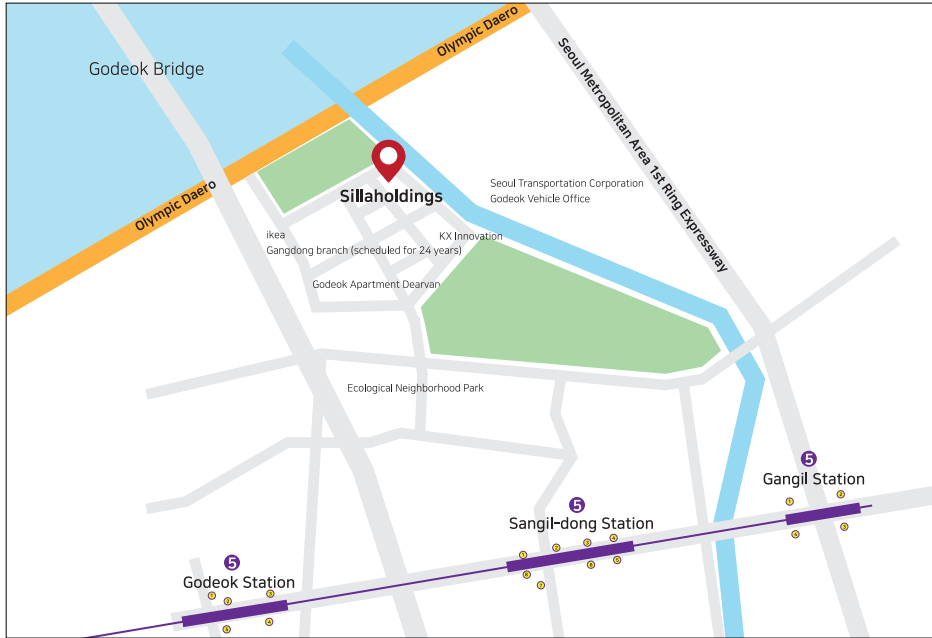

Company name	Sillaholdings Co., Ltd.
Address	30 Godeokbizvalley-ro 6-gil, Gangdong-gu, Seoul, 05203, Republic of Korea
Telephone	TEL +82-2-2203-8700 | FAX +82-2-2203-8701
E-mail	sillaholdings@sla.co.kr
W E B	www.sillaholdings.com